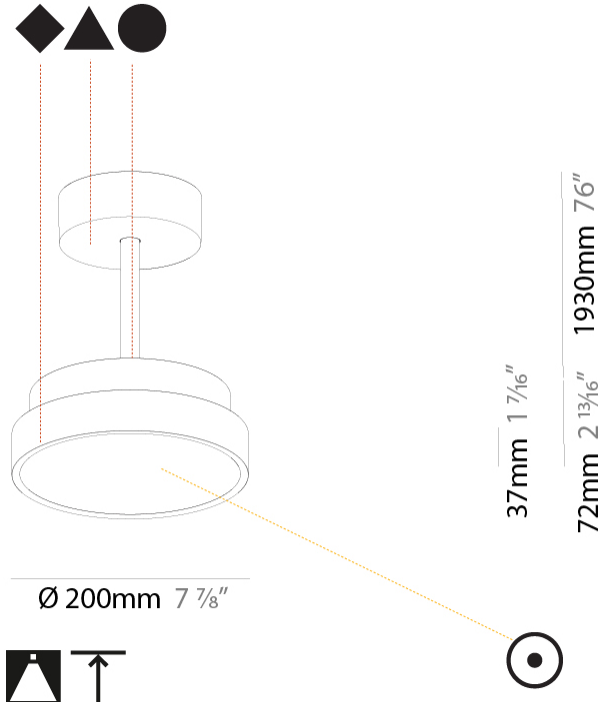

GENERAL

Series: Sign Diva Tube
Subseries: Sign Diva Tube
Brand: Prolicht
Division: Architectural
Mounting Type: Suspension
Mounting Location: Ceiling
Subcategory: Pendant

PHYSICAL

Shape: Round
Diameter (mm): 200
Diameter (in): 7 7/8
Height (mm): 72
Height (in): 2 13/16
Max. Overall Height (mm): 1972
Max. Overall Height (in): 77 5/8
Light Distribution: Direct
Weight (kg): 1.648
Weight (lbs): 3.633
Diffuser: PMMA - Opal / Micro-Prism / Sparkling Secret / Vintage Industrial
Fixture Finish: SSR / BKV / CWI / CRY / HAB / UFT / ITA / RUA / FTG / MYG / LOD / PUS / FRO / FUP / KIA / POP / BLS / SPG / MEY / GOH / GUM / CHC / COM / ABZ / JAG / OBR / MOS / ROR
Fixture Material: Extruded Aluminum / Steel

ELECTRICAL

Lamp Type: LED (Zhaga Standard)
Input Wattage (W): 10
Dimming: Tri-Mode (Non-Dimming and Phase Dimming (120Vac only) and 0-10V Dimming)
Driver Included: Yes
Driver Location: Integrated
Driver Type: Constant Current - Universal
Driver Class: Class 2
Input Voltage (V): 120 - 277
Constant Current (MA): 350

LED

Color Temperature (°K): 2700 / 3000 / 3500 / 4000
Max. Delivered Lumen (lm): 836 / 895 / 903 / 921
Nominal Lumen (lm): 1280 / 1370 / 1382 / 1410
CRI: >90 CRI
Lamp Life (hrs): 50000

OPTICAL

RATINGS AND CERTIFICATIONS

Certified By: Certified for North American Standards
IP rating: IP20