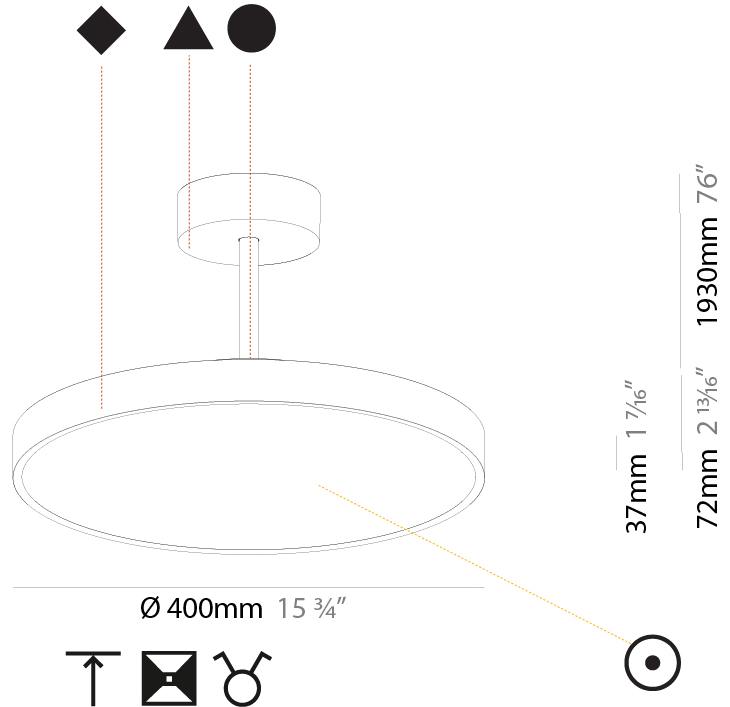

GENERAL

Series: Sign Diva Tube
Subseries: Sign Diva Tube
Brand: Prolicht
Division: Architectural
Mounting Type: Suspension
Mounting Location: Ceiling
Subcategory: Pendant

PHYSICAL

Shape: Round
Diameter (mm): 400
Diameter (in): 15 3/4
Height (mm): 72
Height (in): 2 13/16
Max. Overall Height (mm): 2002
Max. Overall Height (in): 78 13/16
Light Distribution: Direct / Indirect
Weight (kg): 3.314
Weight (lbs): 7.306
Diffuser: PMMA - Opal / Micro-Prism / Sparkling Secret / Vintage Industrial
Fixture Finish: SSR / BKV / CWI / CRY / HAB / UFT / ITA / RUA / FTG / MYG / LOD / PUS / FRO / FUP / KIA / POP / BLS / SPG / MEY / GOH / GUM / CHC / COM / ABZ / JAG / OBR / MOS / ROR
Fixture Material: Extruded Aluminum / Steel

ELECTRICAL

Lamp Type: LED (Zhaga Standard)
Input Wattage (W): 30
Total Output Wattage (W): 27.8
Dimming: Tri-Mode (Non-Dimming and Phase Dimming (120Vac only) and 0-10V Dimming)
Driver Included: Yes
Driver Location: Integrated
Driver Type: Constant Current - Universal
Driver Class: Class 2
Input Voltage (V): 120 - 277
Constant Current (MA): 500 / 350

LED

Color Temperature (*K): 3000 / 3500 / 4000
Max. Delivered Lumen (lm): 3049 / 3019 / 3055 / 3117
Nominal Lumen (lm): 4182 / 4142 / 4189 / 4275
CRI: >90 CRI
Lamp Life (hrs): 50000

OPTICAL

RATINGS AND CERTIFICATIONS

Certified By: Certified for North American Standards
IP rating: IP20