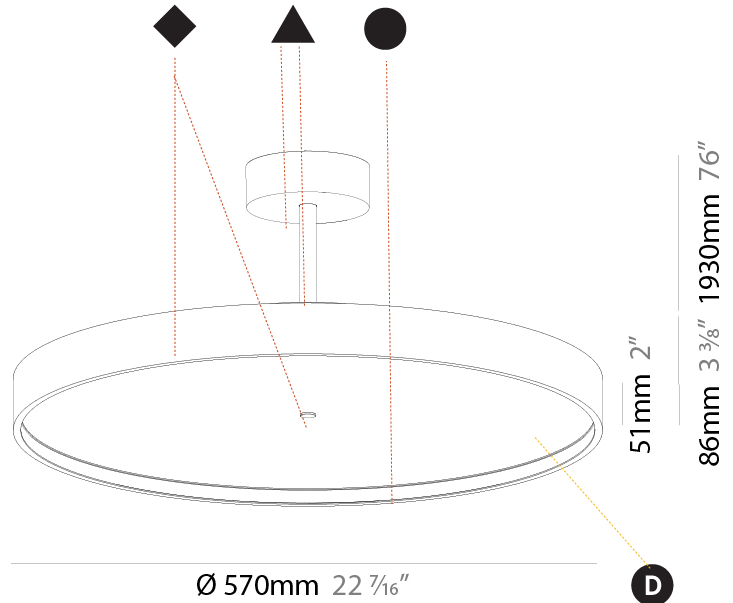

GENERAL

Series: Sign Diva Tube
Subseries: Sign Diva Tube Korona
Brand: Prolicht
Division: Architectural
Mounting Type: Suspension
Mounting Location: Ceiling
Subcategory: Pendant

PHYSICAL

Shape: Round
Diameter (mm): 570
Diameter (in): 22 7/16
Height (mm): 86
Height (in): 3 3/8
Max. Overall Height (mm): 2016
Max. Overall Height (in): 79 3/8
Light Distribution: Direct / Indirect
Weight (kg): 8.797
Weight (lbs): 19.394

Diffuser: [PMMA - Opal](#) / [Micro-Prism](#) / [Sparkling Secret](#) / [Vintage Industrial](#)

Fixture Finish: [SSR / BKV / CWI / CRY / HAB / UFT / ITA / RUA / FTG / MYG / LOD / PUS / FRO / FUP / KIA / POP / BLS / SPG / MEY / GOH / GUM / CHC / COM / ABZ / JAG / OBR / MOS / ROR](#)

Fixture Material: [Extruded Aluminum](#) / [Steel](#)

ELECTRICAL

Lamp Type: LED (Zhaga Standard)
Input Wattage (W): 67
Dimming: [Tri-Mode (Non-Dimming and Phase Dimming (120Vac only) and 0-10V Dimming)](#)
Driver Included: Yes
Driver Location: Integrated
Driver Type: Constant Current - Universal
Driver Class: Class 2
Input Voltage (V): 120 - 277
Constant Current (MA): 350

LED

Color Temperature (°K): [2700](#) / [3000](#) / [3500](#) / [4000](#)
Max. Delivered Lumen (lm): [6632](#) / [6728](#) / [6812](#) / [6951](#)
Nominal Lumen (lm): [9097](#) / [9229](#) / [9344](#) / [9535](#)
CRI: >90 CRI
Lamp Life (hrs): 50000

OPTICAL

RATINGS AND CERTIFICATIONS

Certified By: Certified for North American Standards
IP rating: IP20