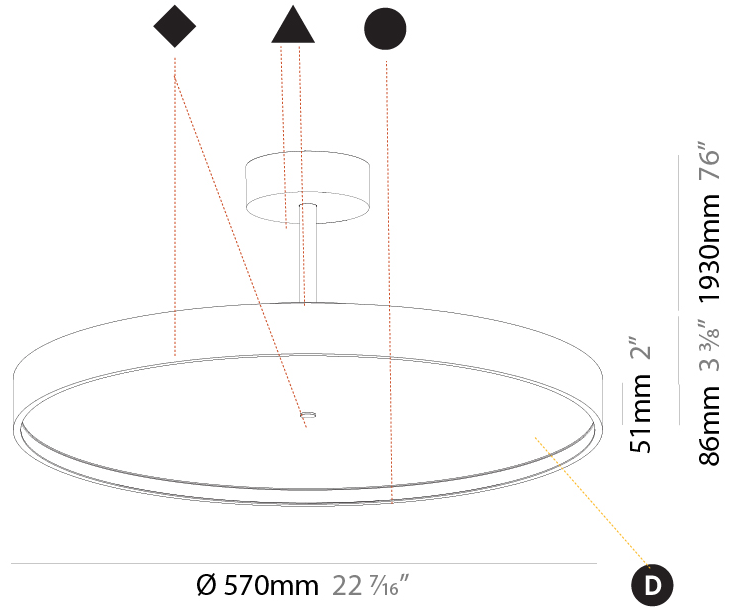

GENERAL

Series: Sign Diva Tube
Subseries: Sign Diva Tube Korona
Brand: Prolicht
Division: Architectural
Mounting Type: Suspension
Mounting Location: Ceiling
Subcategory: Pendant

PHYSICAL

Shape: Round
Diameter (mm): 570
Diameter (in): 22 7/16
Height (mm): 86
Height (in): 3 3/8
Max. Overall Height (mm): 2016
Max. Overall Height (in): 79 3/8
Light Distribution: Direct
Weight (kg): 7.982
Weight (lbs): 17.597
Diffuser: PMMA - Opal / Micro-Prism / Sparkling Secret / Vintage Industrial
Fixture Finish: SSR / BKV / CWI / CRY / HAB / UFT / ITA / RUA / FTG / MYG / LOD / PUS / FRO / FUP / KIA / POP / BLS / SPG / MEY / GOH / GUM / CHC / COM / ABZ / JAG / OBR / MOS / ROR
Fixture Material: Extruded Aluminum / Steel

ELECTRICAL

Lamp Type: LED (Zhaga Standard)
Input Wattage (W): 49
Total Output Wattage (W): 46.9
Dimming: Tri-Mode (Non-Dimming and Phase Dimming (120Vac only) and 0-10V Dimming)
Driver Included: Yes
Driver Location: Integrated
Driver Type: Constant Current - Universal
Driver Class: Class 2
Input Voltage (V): 120 - 277
Constant Current (MA): 350

LED

Color Temperature (*K): 2700 / 3000 / 3500 / 4000
Max. Delivered Lumen (lm): 4978 / 5337 / 5384 / 5494
Nominal Lumen (lm): 6199 / 6646 / 6705 / 6842
CRI: >90 CRI
Lamp Life (hrs): 50000

OPTICAL

RATINGS AND CERTIFICATIONS

Certified By: Certified for North American Standards
IP rating: IP20